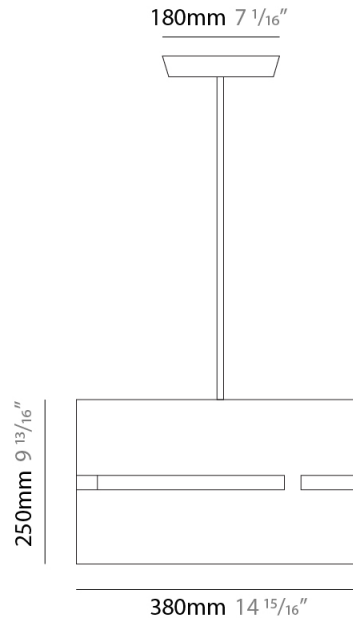

LUZ OCULTA METAL SUSPENSION

D51031-

base number   Finish
Options

1. To build a product code in our configurator select the specify button on the base model # product page
2. To build a manual product code on this datasheet choose from the options listed below in blue font and add the suffix to the base model #

GENERAL

Series: Luz Oculta
Subseries: Luz Oculta Metal
Partner: Fambuena
Division: Design
Installation: Suspension
Product Type: Pendant
Mounting Location: Ceiling
Light Distribution: Direct / Indirect

PHYSICAL

Shape: Drum
Diameter (mm): 380
Diameter (in): 14 ¹⁵/₁₆
Height (mm): 250
Height (in): 10
Fixture Finish: [BRA](#) / [BRZ](#) / [ABR](#)
Fixture Material: Metal
Cable Details: Cable length 2000mm / 79"

ELECTRICAL

Number of Lamps: 1
Lamp Type: LED Retrofit
Lamp Shape: A19
Bulb Included: Bulb Not Included
Max. Wattage Per Lamp (W): 8
Lamp Base: E26
Input Voltage (V): 120
Upon Request: 277Vac / GU24

LED

OPTICAL

RATINGS AND CERTIFICATIONS

Certified By: Certified for North American Standards
IP rating: IP20