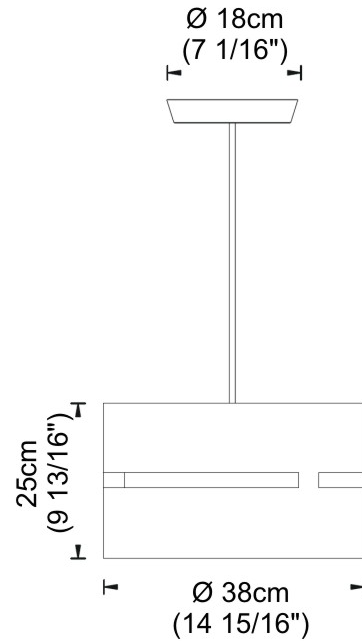

PROJECT	_____
TYPE	_____
SPECIFIER	_____
QUANTITY	_____
DATE	_____

LUZ OCULTA SUSPENSION

D51031- : D51031-BRZ

base number

1. To build a product code in our configurator select the specify button on the base model # product page
2. To build a manual product code on this datasheet choose from the options listed below in blue font and add the suffix to the base model #

GENERAL

Series: Luz Oculta
Partner: Fambuena
Division: Design
Installation: Suspension
Product Type: Pendant
Mounting Location: Ceiling
Light Distribution: Direct / Indirect

PHYSICAL

Shape: Drum
Diameter (mm): 380
Diameter (in): 14 ¹⁵/₁₆
Height (mm): 250
Height (in): 9 ¹³/₁₆
Fixture Material: Metal
Cable Details: Cable length 2m / 79"

ELECTRICAL

Number of Lamps: 1
Lamp Type: LED Retrofit
Lamp Shape: A19
Bulb Included: Bulb Not Included
Total Output Wattage (W): 8
Lamp Base: E26
Input Voltage (V): 120

LED

OPTICAL

RATINGS AND CERTIFICATIONS

Certified By: Certified for North American Standards
IP rating: IP20